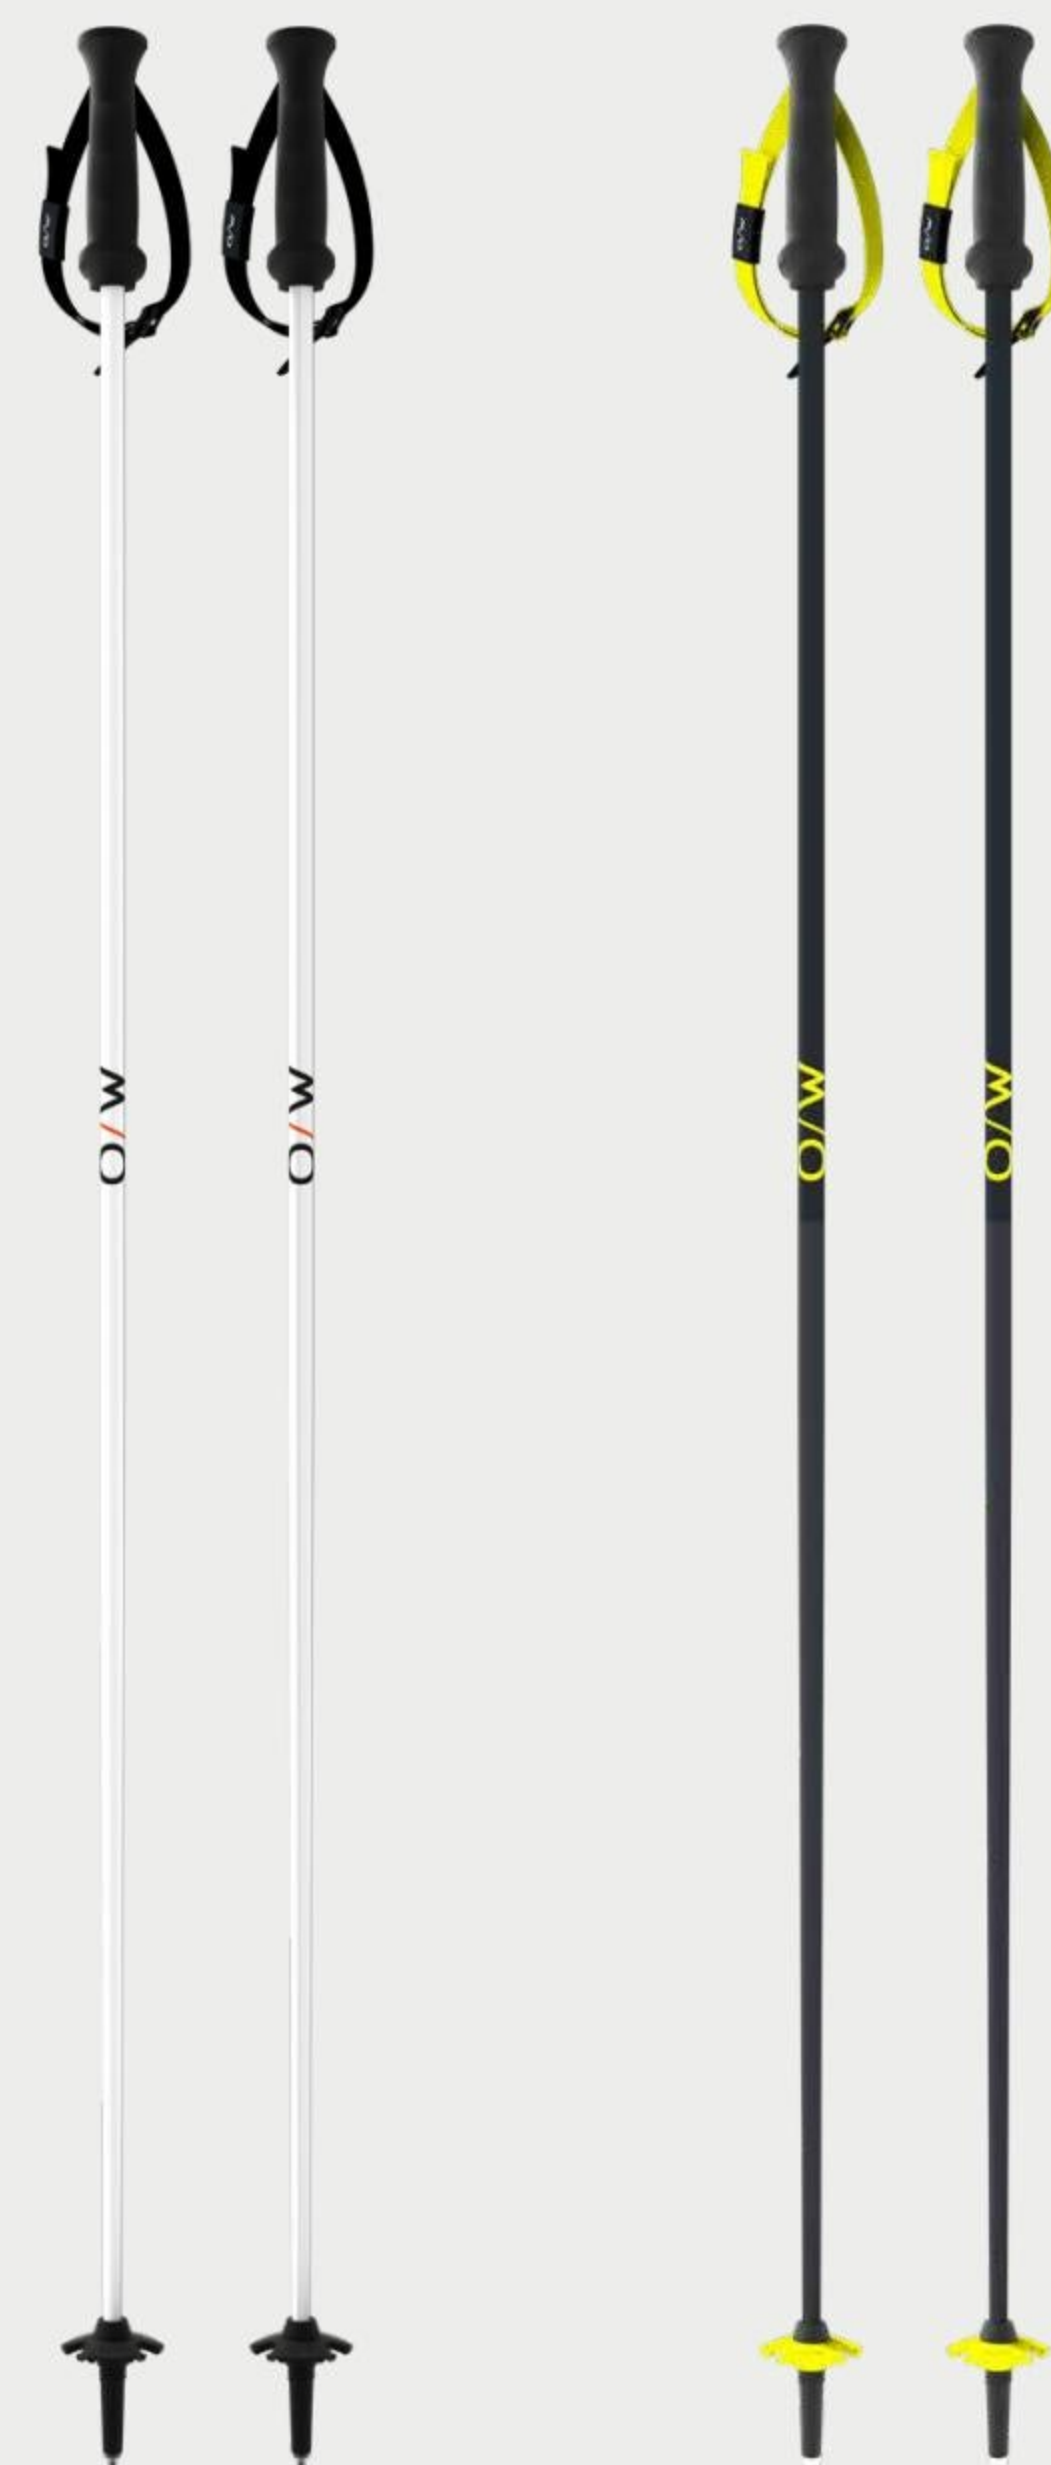

Model	GT 13 COMP - WHITE	GT 14 - DARK
Item no.	OZ31326	OZ31424
Lengths	105 - 130 (5cm)	105 - 135 (5cm)
Weight per piece / Sample length	228g / 125cm	248g / 125cm
Shaft material	Carbon 30%	Alu 7075
Grip	Ergo Grip Performance Pro	Ergo Grip Performance Pro
Strap	Quick adj. Strap	Quick adj. Strap
Shaft ø	13:9 (mm)	14:9 (mm)
Basket	On Piste Basket	On Piste Basket
Tip	Middle Ferrule + Carbide Tip	Middle Ferrule + Steel Tip
Finish	Matt	Softtouch
Price, €	80	60
Product text	Carbon composite poles like the GT 13 Comp offer an optimal blend of lightness and stability at any speed. The ergonomic Ergo Grip Performance Pro fits extremely well and feels secure in any situation. Easy-swap baskets complete the package.	The GT 14 Dark is a thin, stable pole for frontside and all-mountain skiers. Its lightweight aluminum shaft is as aggressive looking as it is durable. The non-slip Ergo Grip Performance Pro feels comfortable and ensures a secure hold in every turn. Baskets can be easily swapped.