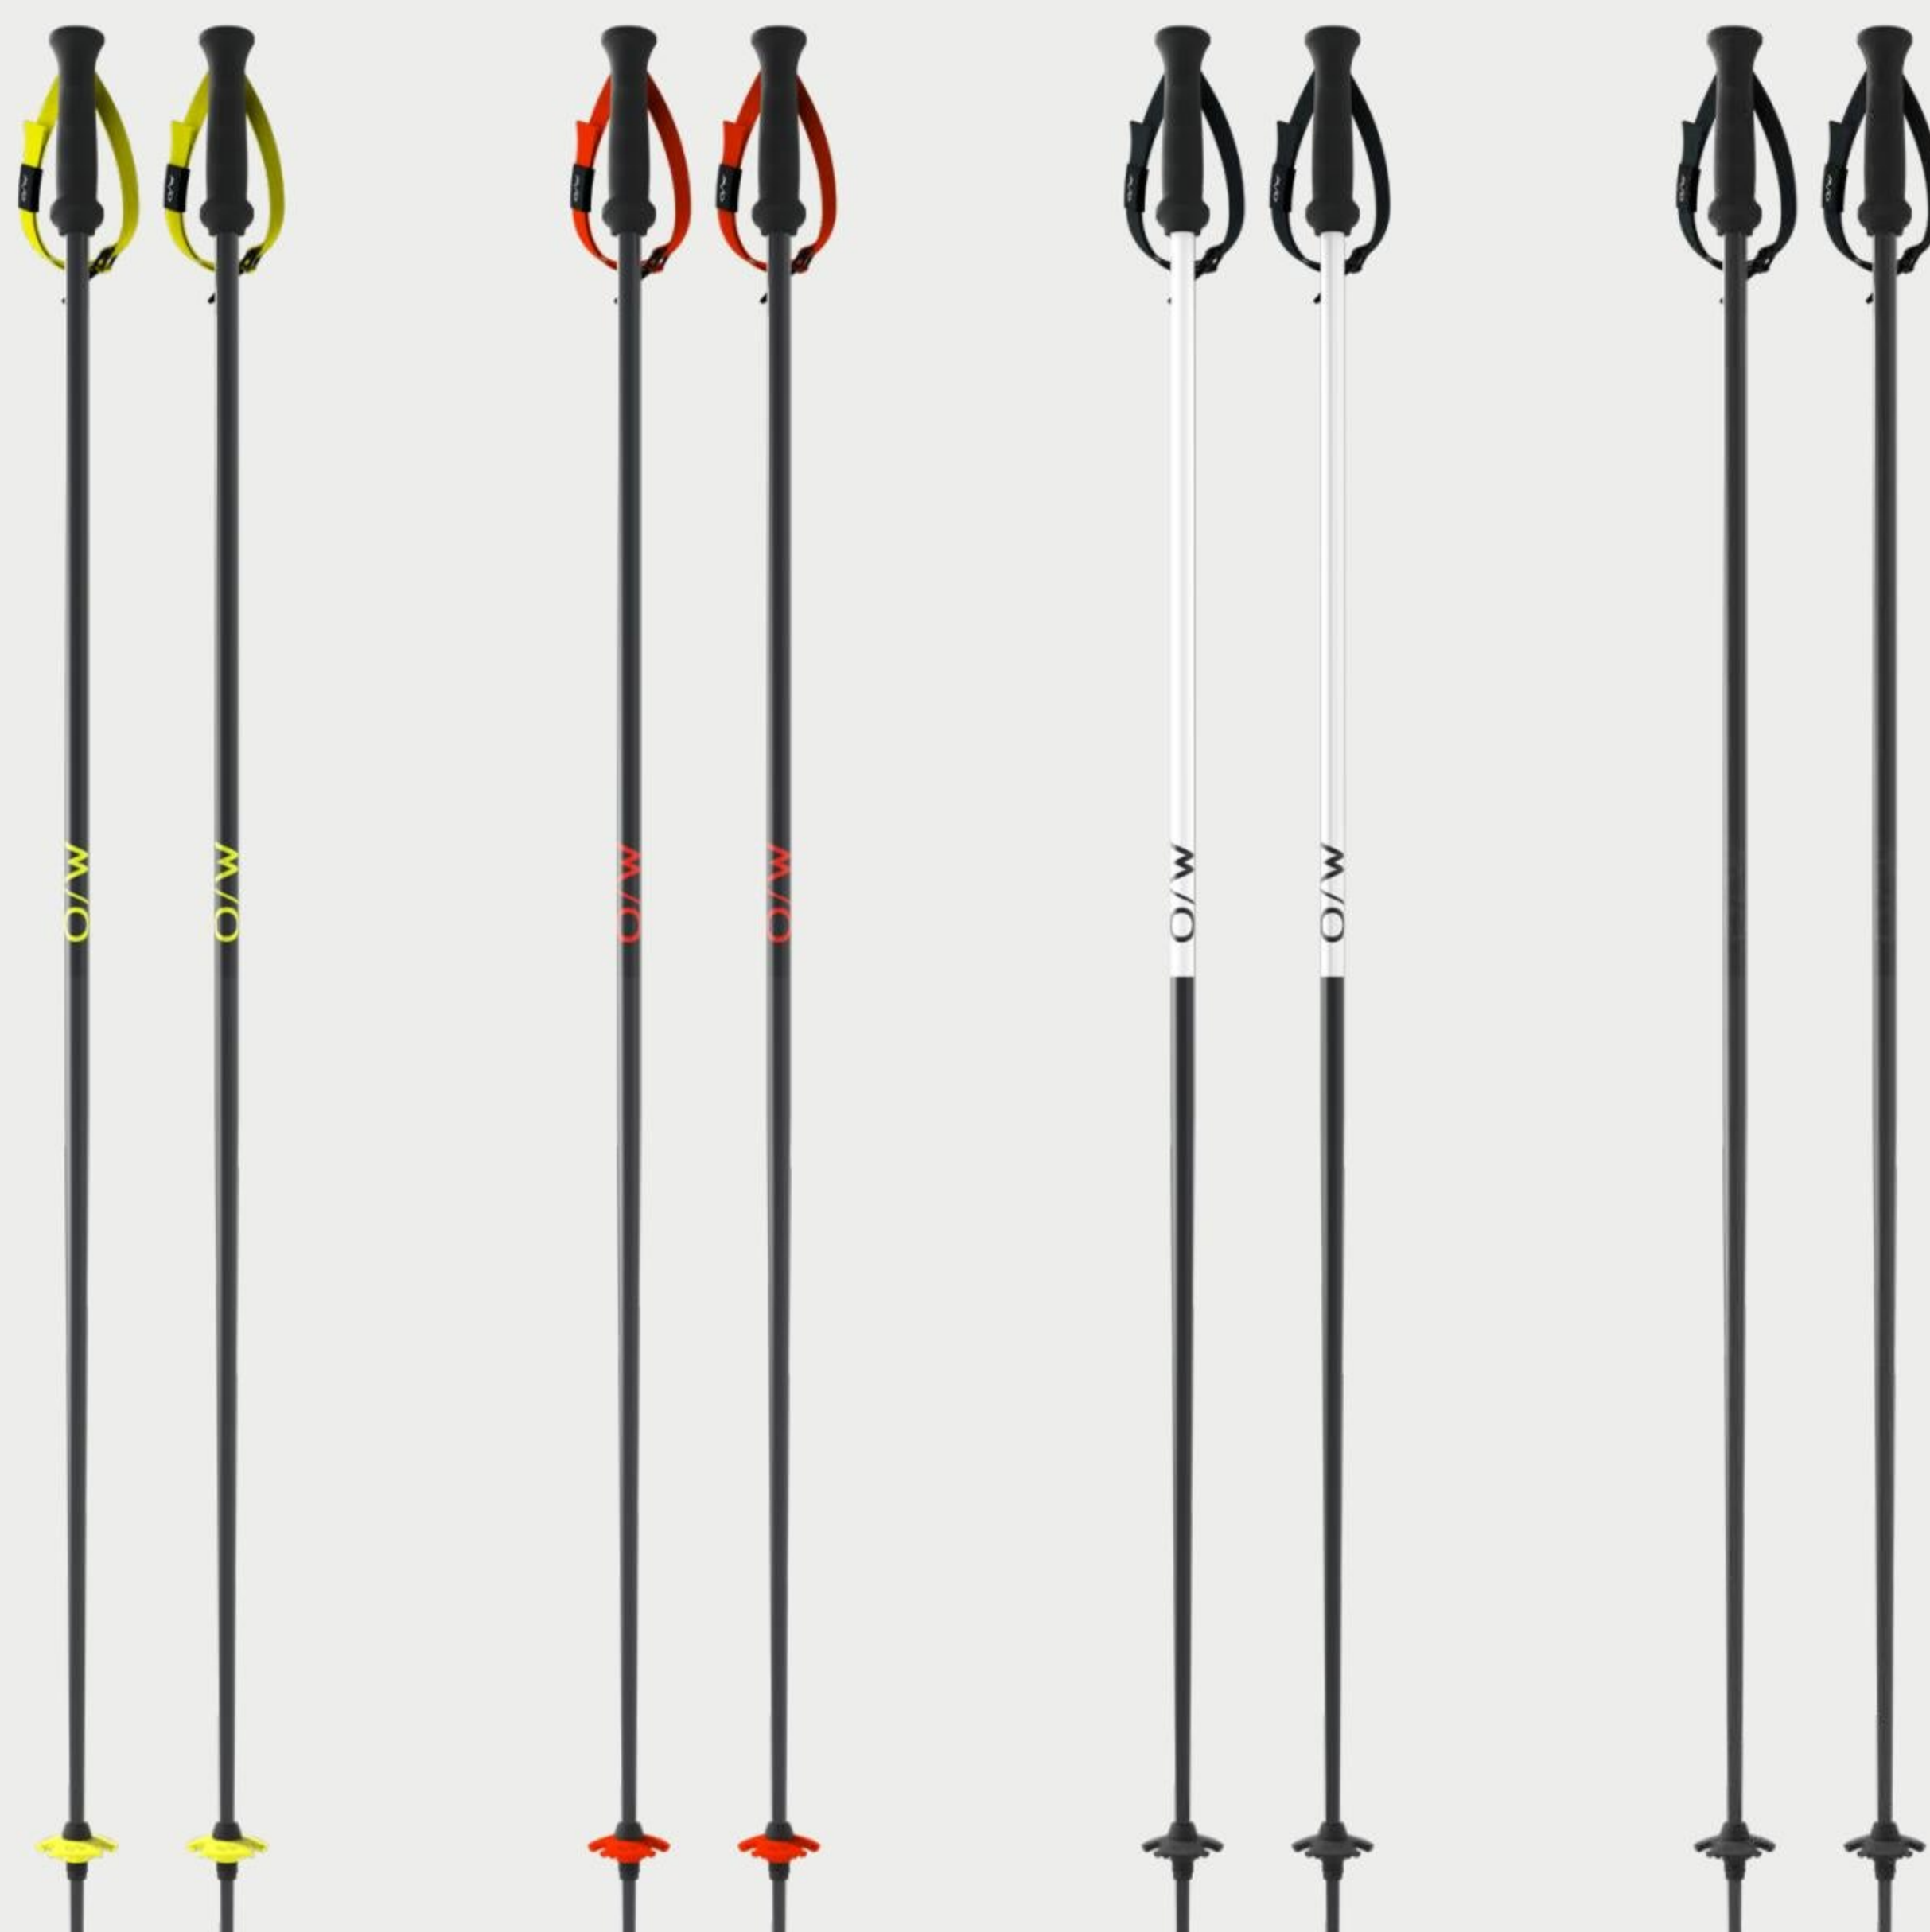

Model	GT 16 - YELLOW	GT 16 - ORANGE	GT 16 - WHITE	GT 16 - GREY
Item no.	OZ31626	OZ31726	OZ31826	OZ31926
Lengths	105 - 135 (5cm)	105 - 135 (5cm)	105 - 135 (5cm)	105 - 135 (5cm)
Weight per piece / Sample length	248g / 125cm	248g / 125cm	248g / 125cm	248g / 125cm
Shaft material	Alu 6061	Alu 6061	Alu 6061	Alu 6061
Grip	Ergo Grip Performance Pro	Ergo Grip Performance Pro	Ergo Grip Performance Pro	Ergo Grip Performance Pro
Strap	Quick adj. Strap	Quick adj. Strap	Quick adj. Strap	Quick adj. Strap
Shaft ø	16:9 (mm)	16:9 (mm)	16:9 (mm)	16:9 (mm)
Basket	On Piste Basket	On Piste Basket	On Piste Basket	On Piste Basket
Tip	Middle Ferrule + Steel Tip	Middle Ferrule + Steel Tip	Middle Ferrule + Steel Tip	Middle Ferrule + Steel Tip
Finish	Glossy	Glossy	Glossy	Glossy
Price, €	45	45	45	45
Product text	The GT 16 is a durable aluminum pole that is ready for any winter adventure. The non-slip Ergo Grip Performance Pro feels comfortable and ensures a secure hold in every turn. Baskets can be easily swapped.	The GT 16 is a durable aluminum pole that is ready for any winter adventure. The non-slip Ergo Grip Performance Pro feels comfortable and ensures a secure hold in every turn. Baskets can be easily swapped.	The GT 16 is a durable aluminum pole that is ready for any winter adventure. The non-slip Ergo Grip Performance Pro feels comfortable and ensures a secure hold in every turn. Baskets can be easily swapped.	The GT 16 is a durable aluminum pole that is ready for any winter adventure. The non-slip Ergo Grip Performance Pro feels comfortable and ensures a secure hold in every turn. Baskets can be easily swapped.