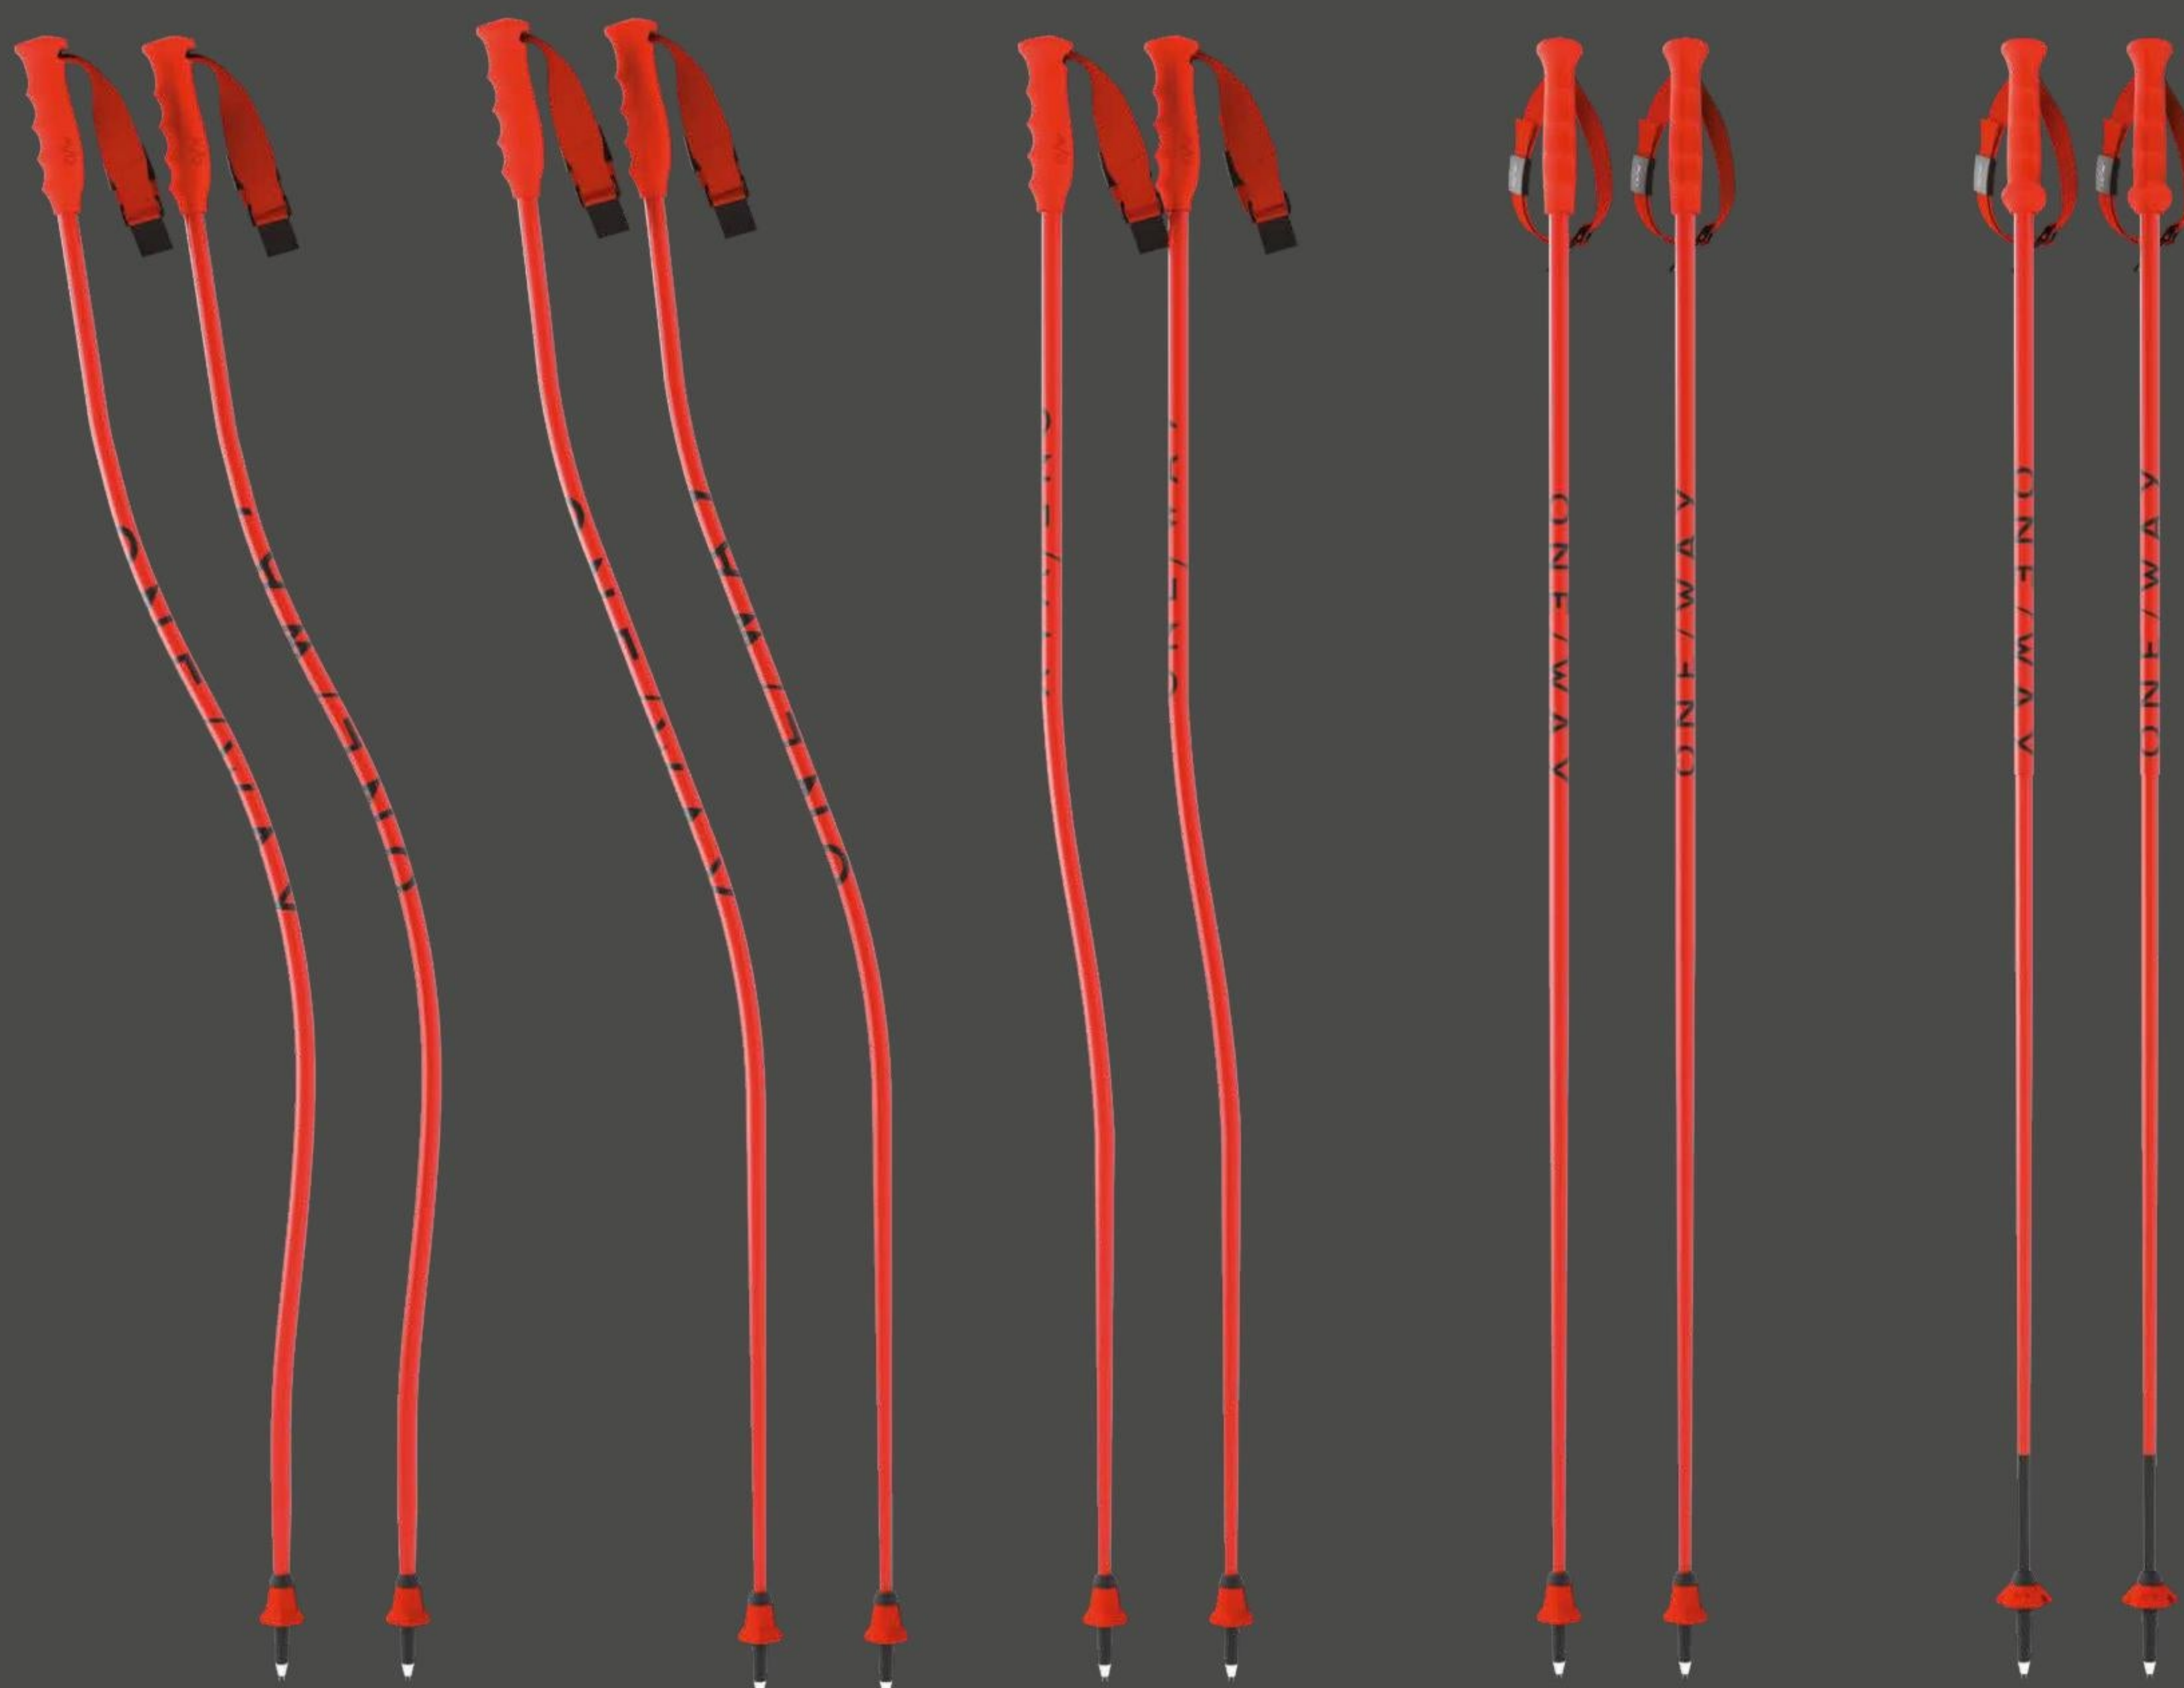

WHO SAID A POLE
IS NO OBJECT
OF DESIRE?

RD 13 CARBON PRO

Model	RD 16 DH PRO KIT	RD 16 SG PRO KIT	RD 16 GS PRO - BENT	RD 16 GS PRO - STRAIGHT	RD 16 SL PRO
Item no.	OZ30124	OZ30224	OZ30325	OZ30425	OZ30525
Lengths	125 - 140 (5cm)	125 - 140 (5cm)	110 - 140 (5cm) & KIT 140cm	110 - 140 (5cm) & KIT 140cm	110 - 140 (5cm) & KIT 140cm
Weight per piece / Sample length	328g / 125cm	333g / 125cm	344g / 125cm	344g / 125cm	278g / 125cm
Shaft material	Calu	Calu	Calu	Calu	Alu 7075, Aramid Tip, Carbon 100%
Grip	Ergo Grip Pro	Ergo Grip Pro	Ergo Grip Pro	Ergo Grip Pro	Ergo Grip SL Pro
Strap	Quick adj. Strap Pro	Quick adj. Strap Pro	Quick adj. Strap Pro	Quick adj. Strap Pro	Quick adj. Strap Pro
Shaft ø	16:9 cm	16:9 cm	16:9 cm	16:9 (mm)	16:9 (mm)
Basket	Speed Basket	Speed Basket	Speed Basket	Speed Basket	Race Basket
Tip	Middle Ferrule + Carbide Tip Pro	Middle Ferrule + Carbide Tip Pro	Middle Ferrule + Carbide Tip Pro	Middle Ferrule + Carbide Tip Pro	Middle Ferrule + Carbide Tip Pro
Finish	Shiny Racing Finish	Shiny Racing Finish	Shiny Racing Finish	Shiny Racing Finish	Shiny Racing Finish
Price, €	180	180	180	170	170
Product text	<p>Are you ready for the ultimate racing experience? Then get the RD 16 DH Pro racing pole with its curved downhill geometry and experience unparalleled speed on the slopes! The shaft with aluminum core and high-performance carbon sheathing provides optimum stability and stiffness. The non-slip Ergo Grip Pro offers perfectly adapted ergonomics and the Quick Adjust Strap Pro gives you the necessary grip even at top speeds. If the speed baskets are worn out, they can be easily replaced - just like the pros. Leave the competition behind you and master every descent with the RD 16 DH PRO!</p>	<p>The curved RD 16 SG PRO with Super-G geometry is the perfect companion for downhill-oriented, technically skilled skiers. The shaft with aluminum core and high-performance carbon sheathing provides optimum stability and stiffness. The non-slip Ergo Grip Pro with perfectly adapted ergonomics and Quick Adjust Strap Pro ensures a secure grip even at top speeds. And if the speed baskets are ever worn out, they can be easily replaced - just like the pros. Trust the RD 16 SG PRO and experience unforgettable descents with absolute control and precision!</p>	<p>Standing in the start house, the only thing on your mind is getting to the finish line fast and first. The RD GS Pro ski pole is there to help. Its Real Race shaft is made of Calu, which combines the strength of aluminum with the lightness of carbon, making this aero shaped pole especially stable. The excellent ergonomics of the non-slip Ergo Grip Pro give you a secure hold, even at high speeds. When the basket has had a rough season of racing you can easily swap it for a new one, just like the pros.</p>	<p>Standing in the start house, the only thing on your mind is getting to the finish line fast and first. The RD GS Pro ski pole is there to help. Its Real Race shaft is made of Calu, which combines the strength of aluminum with the lightness of carbon, making this straight shaped pole especially stable. The excellent ergonomics of the non-slip Ergo Grip Pro give you a secure hold, even at high speeds. When the basket has had a rough season of racing you can easily swap it for a new one, just like the pros.</p>	<p>The RD 16 SL PRO will lead you through the thick forest of slalom gates. This extremely stable slalom pole is set up especially for the demands of racing with just the right material mix. The shaft's upper is aluminum and the lower section is a carbon/Aramid blend, making contact with gates at race speeds no problem. The non-slip, optimally ergonomic Ergo Grip SL Pro ensures a secure hold in every turn. When the basket has had a rough season of racing you can easily swap it for a new one, just like the pros.</p>