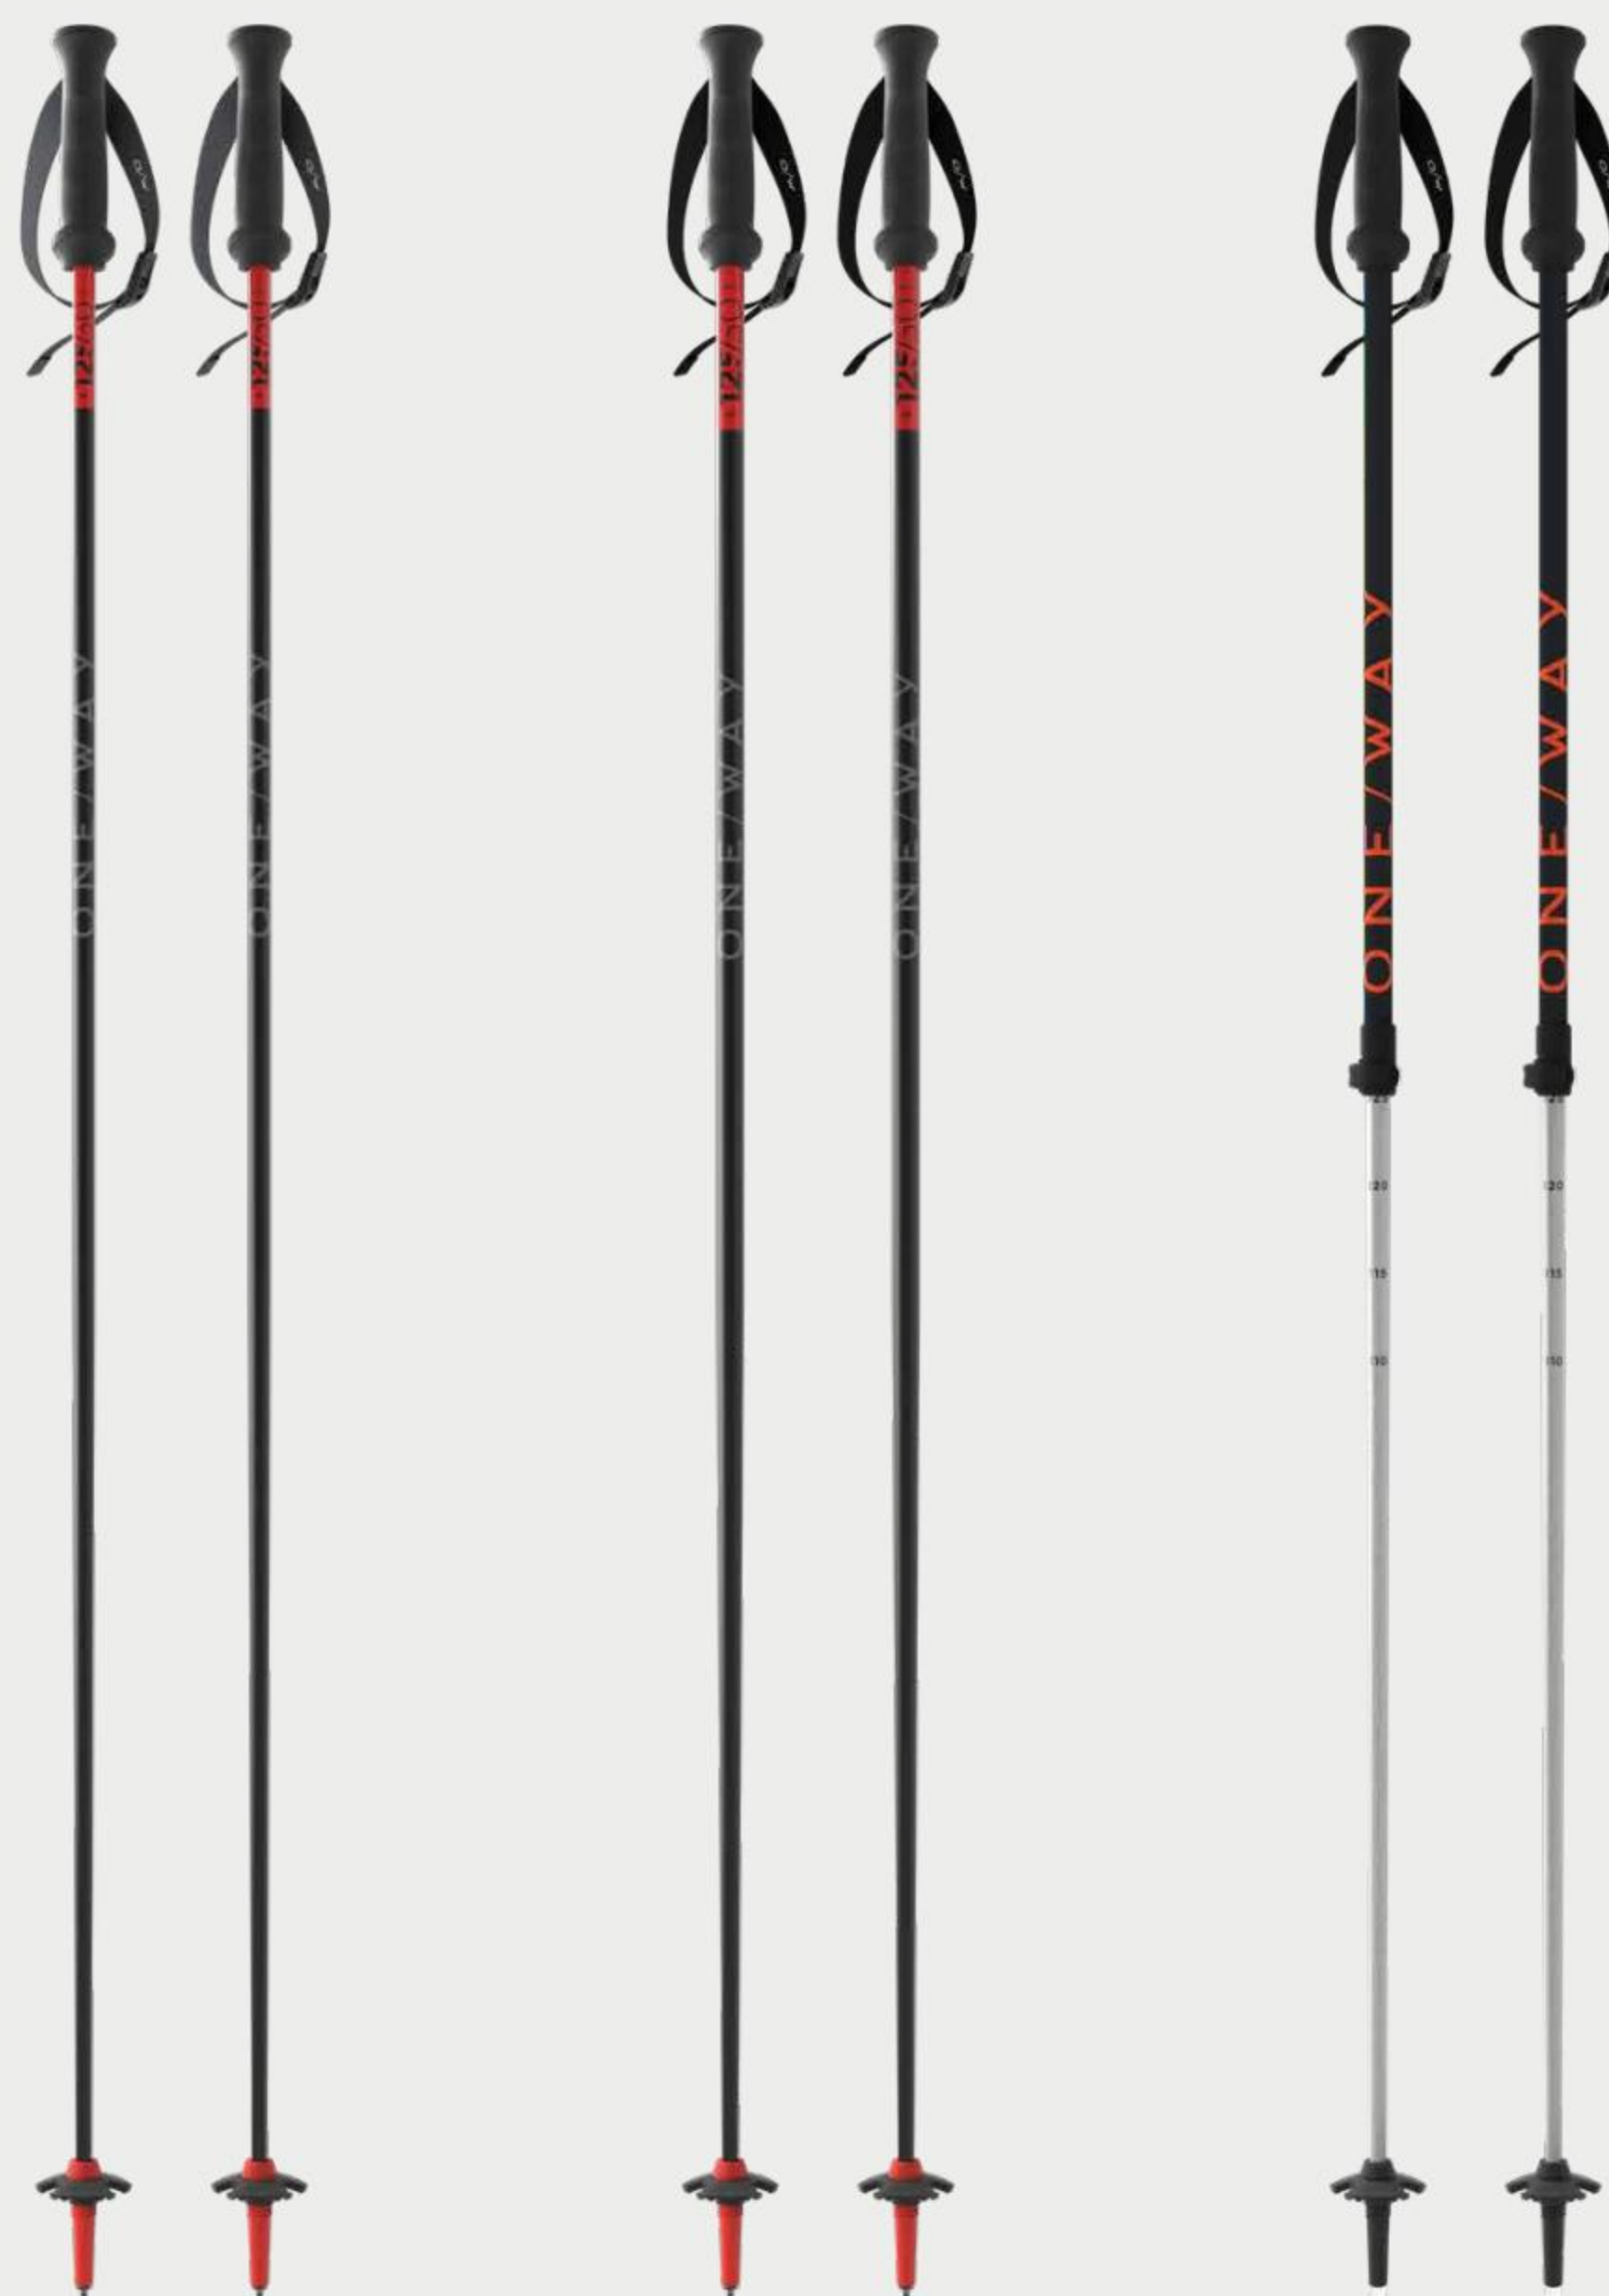

DURABLE AND QUICKLY RECOGNIZED RENTAL POLES

Model	XTR 13 COMP	XTR 16 COMP	XTR VARIO
Item no.	OZ36226	OZ36326	OZ36125
Lengths	110 - 135 (5cm)	110 - 135 (5cm)	110 - 145cm (variable)
Weight per piece / Sample length	221g / 125cm	221g / 125cm	255g / 110 - 140 (variable)
Shaft material	Carbon 30%	Carbon 10%	Alu 7075
Grip	Ergo Grip Performance Pro	Ergo Grip Performance Pro	Ergo Grip Performance Pro
Strap	Standard adj. Strap	Standard adj. Strap	Standard adj. Strap
Shaft ø	13:9 (mm)	16:9 (mm)	16:14:9 (mm)
Basket	On Piste Basket	On Piste Basket	On Piste Basket
Tip	Middle Ferrule XTR color code + Carbide Tip	Middle Ferrule XTR color code + Carbide Tip	Middle Ferrule + Steel Tip
Finish	Glossy	Glossy	Matt / Anodized
Price, €			
Product text	A ski pole for rental must above all be durable and quickly recognized. The XTR 13 Comp meets both requirements. Its high-quality carbon composite shaft ensures maximum stiffness with minimum weight. In addition, the rental pole has a practical color and length concept to find the right size quickly and easily. An ergonomic grip and easily replaceable baskets round out the overall package. Give your customers an unparalleled skiing experience with the XTR Comp!	A ski pole for rental must above all be durable and quickly recognized. The XTR 16 Comp meets both requirements. Its high-quality carbon composite shaft ensures maximum stiffness with minimum weight. In addition, the rental pole has a practical color and length concept to find the right size quickly and easily. An ergonomic grip and easily replaceable baskets round out the overall package. Give your customers an unparalleled skiing experience with the XTR Comp!	Ski poles for rental use must be extraordinarily durable. The XTR meets these needs with a rugged aluminum shaft maintains its function season after tough rental season. The length of this telescopic pole can be easily and safely adjusted so that you always have the right length to hand. The ergonomic grip adds comfort, while easily swapped baskets add convenience.