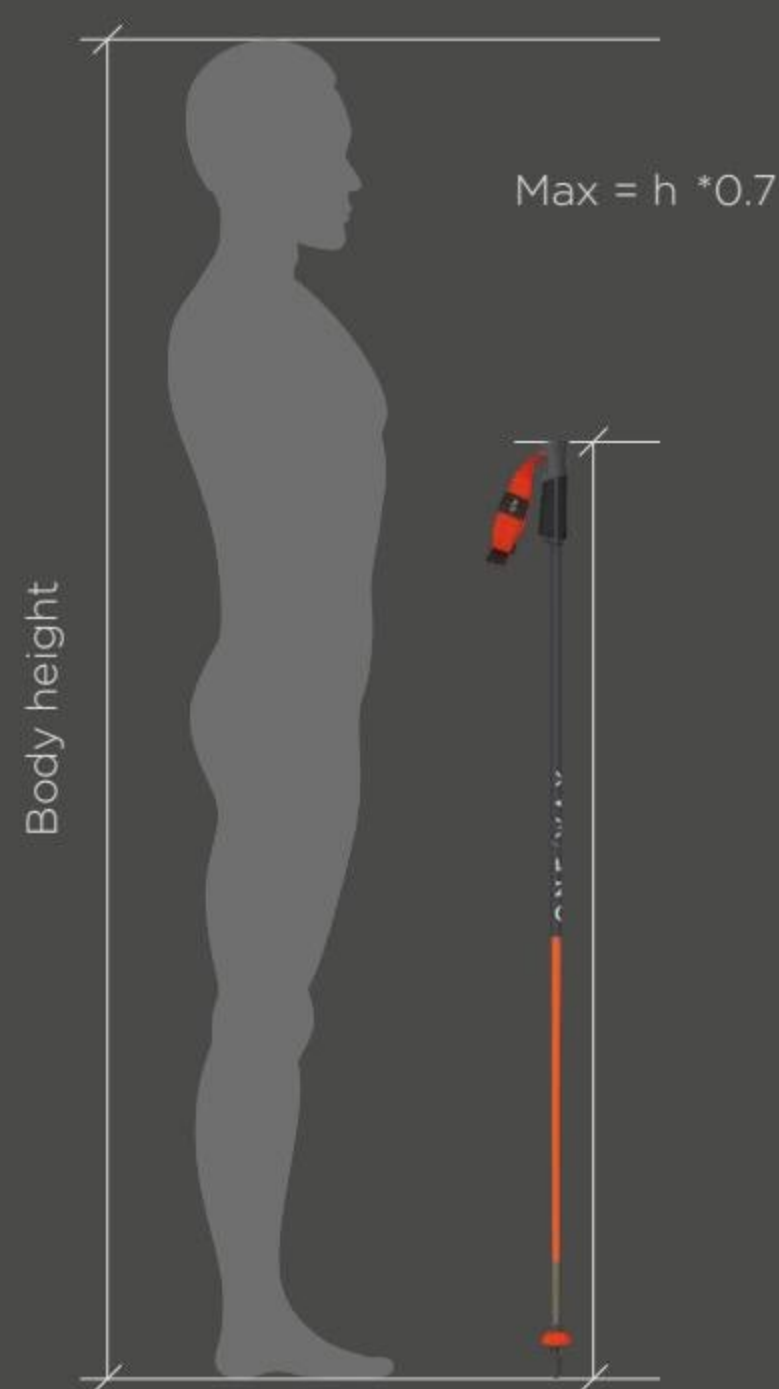

Article no.	Model	Sizes	Color	Fabric	Price, €
HEADWEAR					
OG98324	BEANIE LIGHT	one size	asphalt grey / flame orange	89% Polyester, 11% Elastane	35
OG98421	HEADBAND LIGHT	one size	asphalt grey / flame orange	89% Polyester, 11% Elastane	30
OG98521	BEANIE	one size	asphalt grey /	50% Merino Wool / 50% Polyacryl	50

Article no.	Model	Sizes	Color	Fabric	Price, €
ESSENTIALS					
OG97021	BANDANA LIGHT - ASPHALT	one size	asphalt grey / flame orange	100% POLYESTER - microlite	25
OG97121	BANDANA LIGHT - FLAME	one size	flame orange / asphalt grey	100% POLYESTER - microlite	25

MERCHANDISING					
OW33623	OW CAP 5PANEL GRAY BK LOGO	one size	asphalt grey / black	100% Cotton	
OW33723	OW CAP 5PANEL GRAY OR LOGO	one size	asphalt grey / flame orange	100% Cotton	

POLE LENGTH ADVICE

ALPINE

Body Height cm	Alpine		Calculated pole length cm
	from	to	
200	135	140	140,0
195	135	140	136,5
190	130	135	133,0
185	130	135	129,5
180	125	130	126,0
175	120	125	122,5
170	115	120	119,0
165	115	120	115,5
160	110	115	112,0
155	105	110	108,5
150	105	110	105,0
145	100	105	101,5
140	95	100	98,0
135	90	95	94,5
130	90	95	91,0
125	85	90	87,5
120	80	85	84,0
115	80	85	80,5
110	75	80	77,0
105	70	75	73,5
100	70	75	70,0
95		70	66,5
90			63,0
85			59,5

Shortest pole length 70cm.