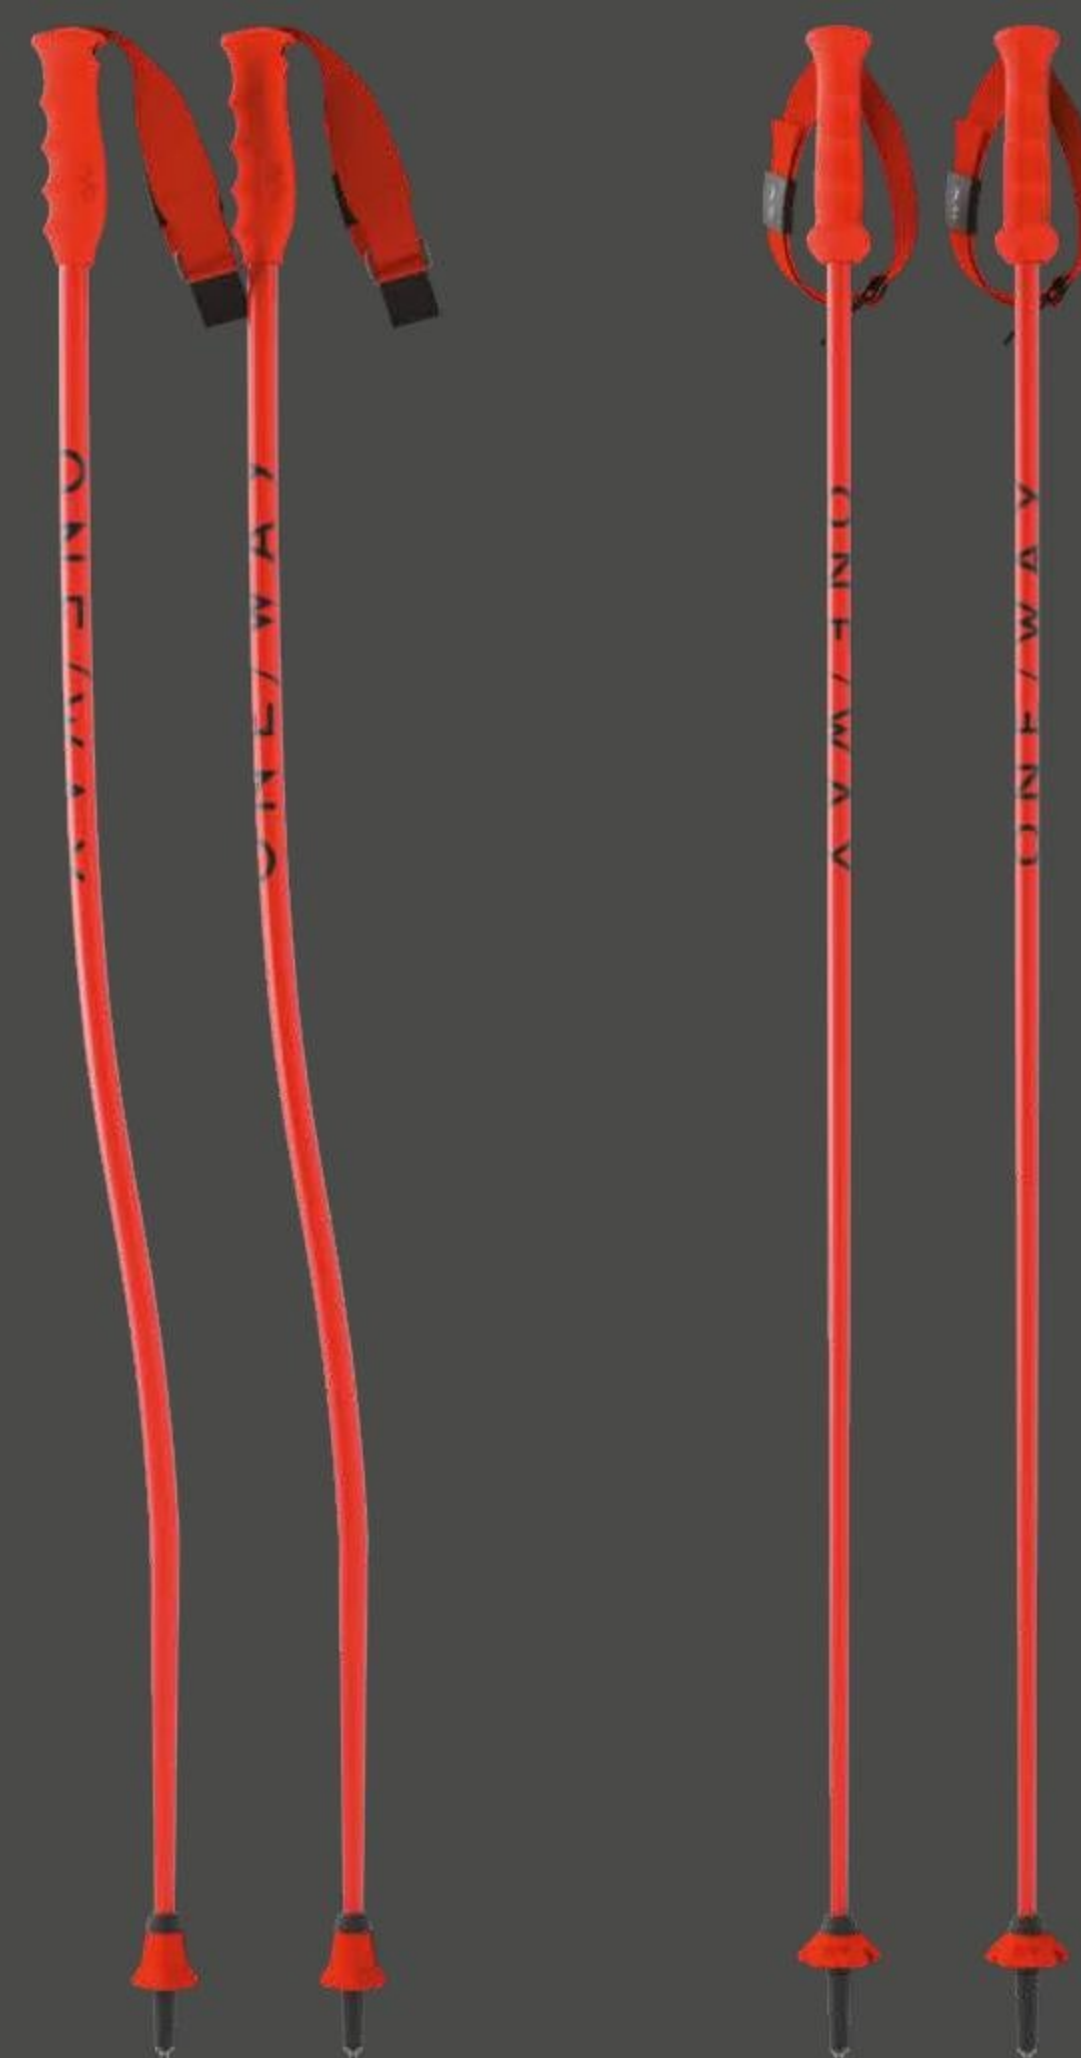

THE PERFECT COMPANION FOR YOUNG SKIERS.

JUNIOR VARIO

Model	RD GS JUNIOR	RD 13 CARBON JUNIOR
Item no.	OZ35025	OZ35125
Lengths	90 - 120 (5cm)	90 - 120 (5cm)
Weight per piece / Sample length	225g / 100cm	226g / 100cm
Shaft material	Alu 7075	Carbon 50%
Grip	Ergo Grip Pro JR	Ergo Grip SL Pro JR
Strap	Quick adj. Junior Strap	Quick adj. Junior Strap
Shaft ø	16:9 (mm)	13:9 (mm)
Basket	Speed Basket	Race Basket
Tip	Middle Ferrule + Carbide Tip	Middle Ferrule + Carbide Tip
Finish	Shiny Racing Finish	Shiny Racing Finish
Price, €	80	70
Product text	The RD GS Junior will guide tomorrow's stars through the gates just like today's pro skiers. Ergonomic recesses in the grip mean the brandnew Ergo Grip Pro JR sits securely in a gloved hand for sure grip, even in unexpected race situations. A starting line stance is now even more aerodynamic thanks to curved geometric shaping. All this makes this pole the right choice for those Juniors fighting for every hundredth of a second.	The RD 13 Carbon Junior: The indispensable companion for the racing stars of tomorrow! With its robust carbon construction, it effortlessly defies the challenges on the slopes. Thanks to the ergonomic Ergo Grip SL Pro JR, it sits perfectly in hands and offers a secure grip with every turn. The replaceable race baskets make it durable and flexible. No matter how tough the race gets, the RD 13 Carbon Junior is ready to withstand and maximize performance!