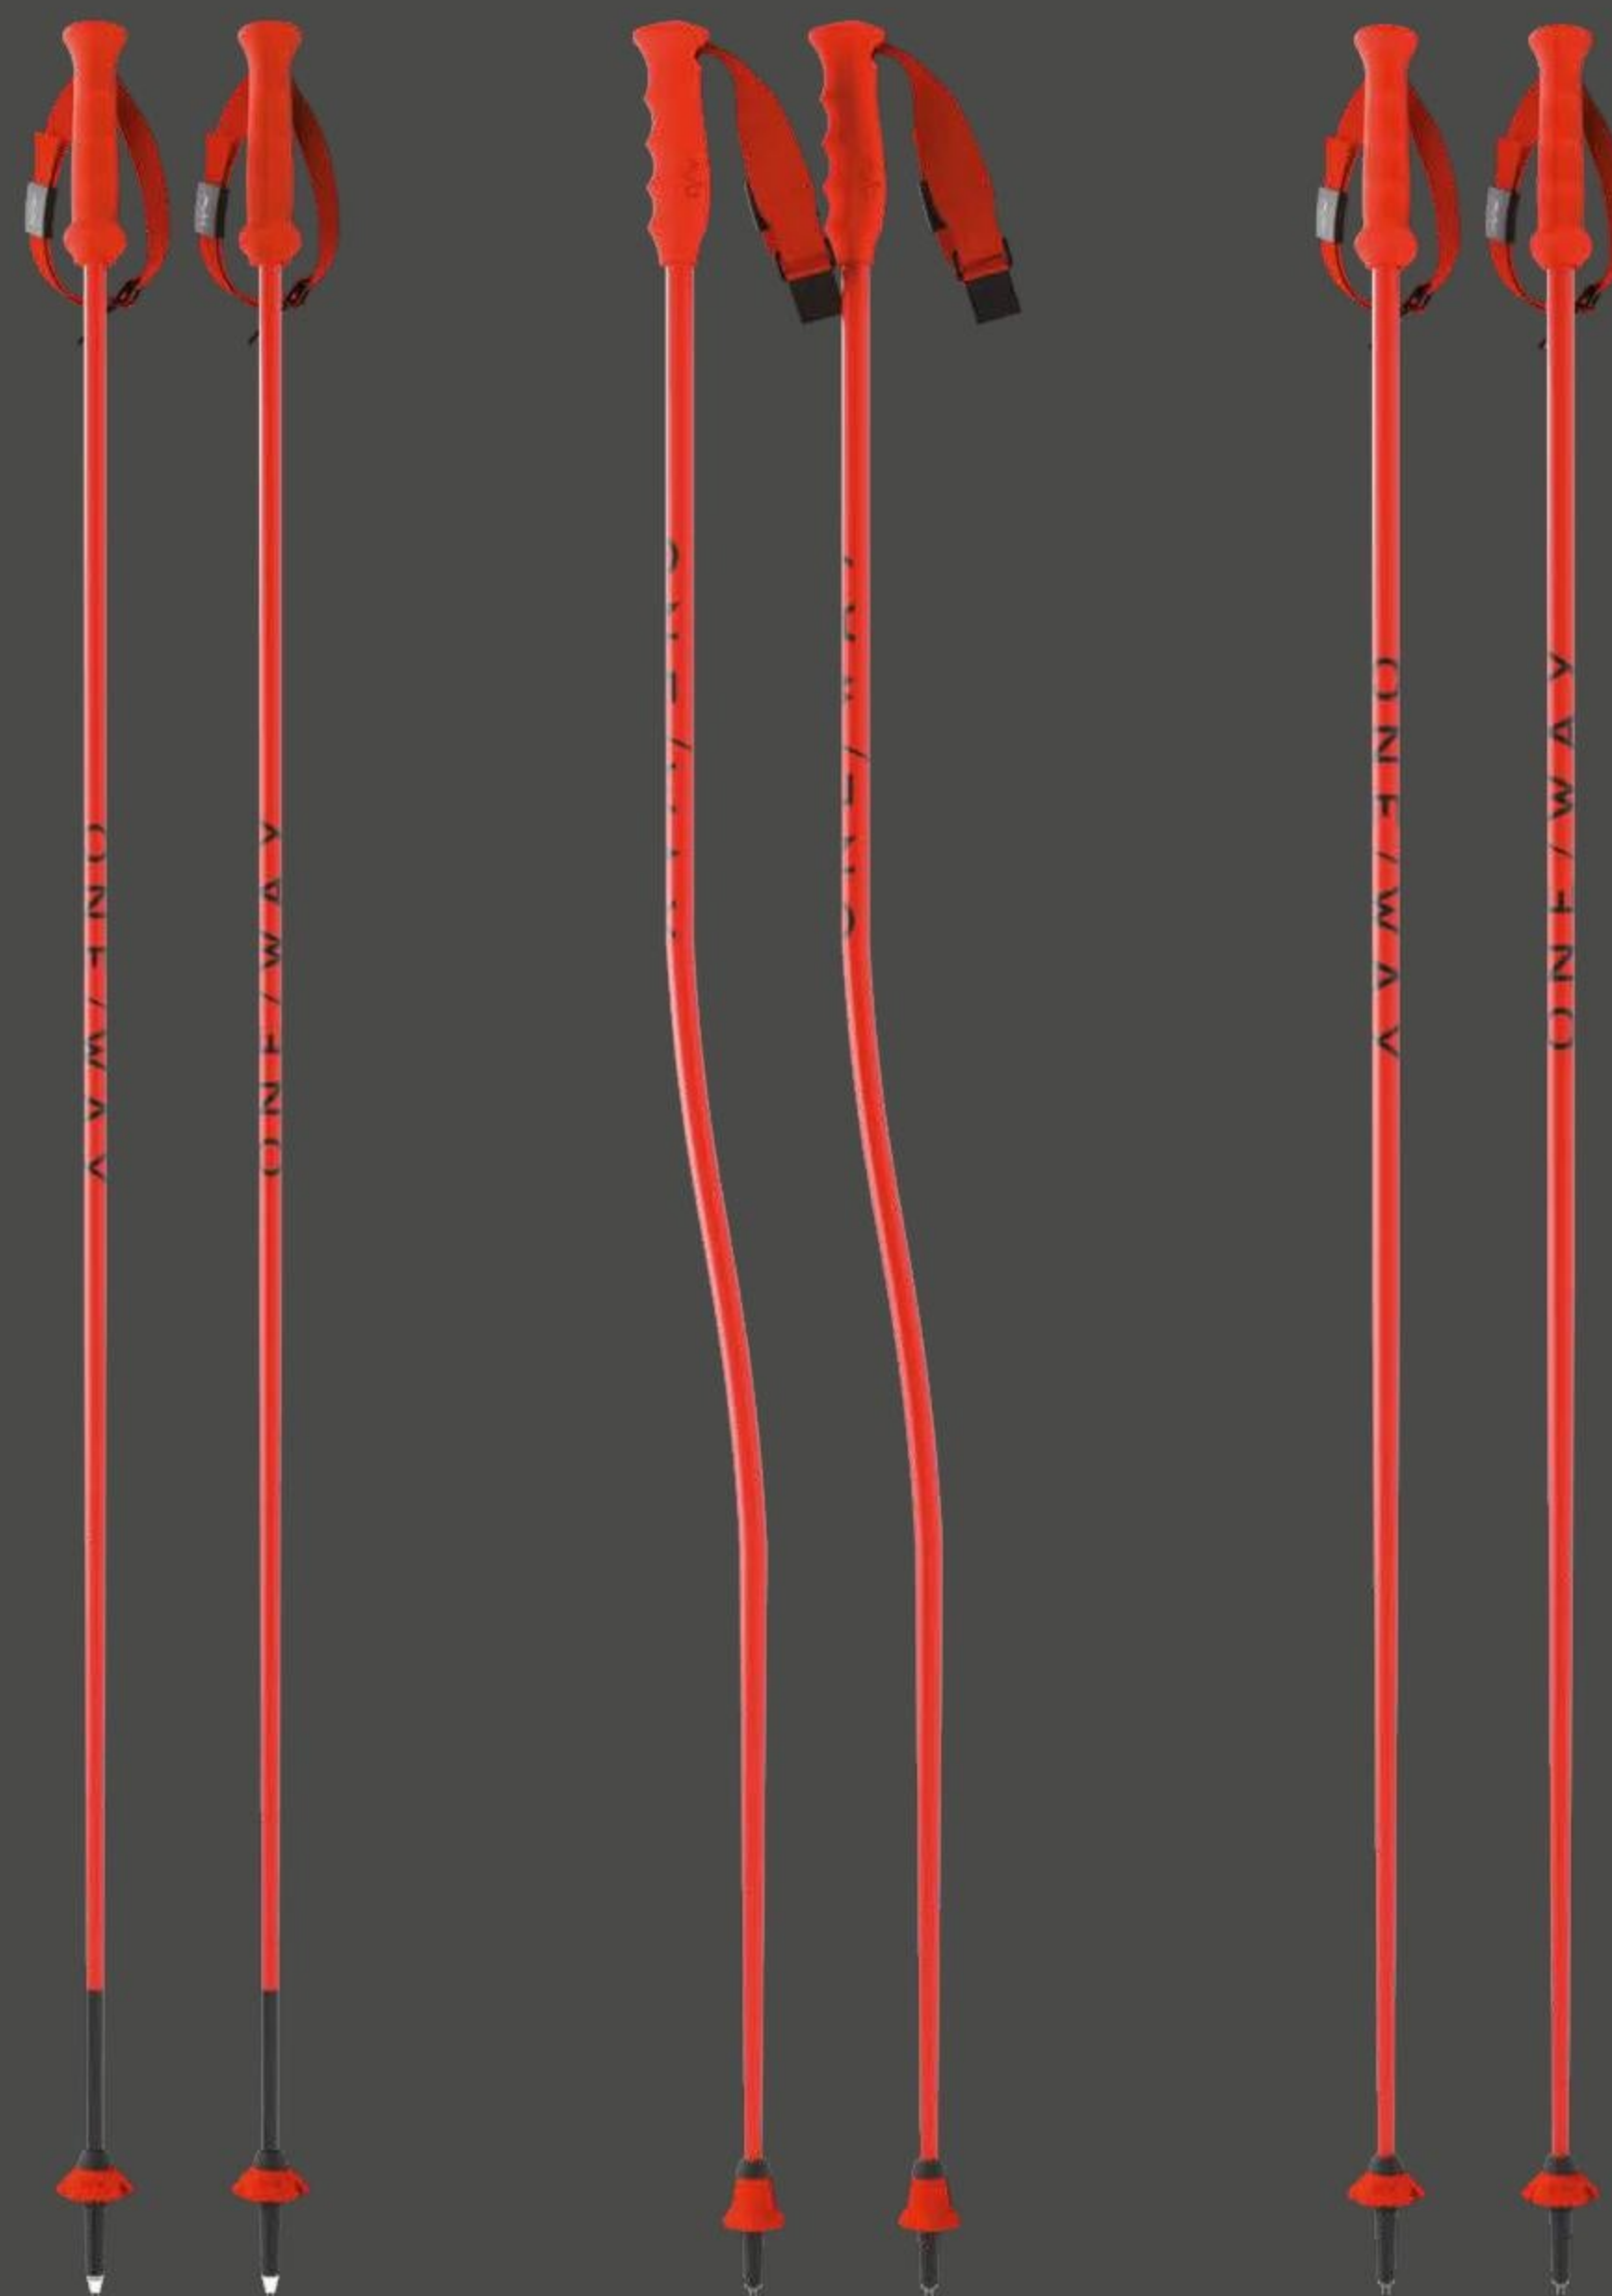

Model	RD 13 CARBON PRO	RD 16 GS	RD 16 SL
Item no.	OZ30625	OZ30725	OZ30825
Lengths	110 - 140 (5cm)	110 - 140 (5cm)	110 - 140 (5cm)
Weight per piece / Sample length	221g / 125cm	258g / 125cm	260g / 125cm
Shaft material	Aramid Tip, Carbon 70%	Alu 7075	Alu 7075
Grip	Ergo Grip SL Pro	Ergo Grip Pro	Ergo Grip SL Pro
Strap	Quick adj. Strap Pro	Quick adj. Strap Pro	Quick adj. Strap Pro
Shaft ø	13:9 (mm)	16:9 (mm)	16:9 (mm)
Basket	Race Basket + On Piste Basket	Speed Basket	Race Basket
Tip	Middle Ferrule + Carbide Tip Pro	Middle Ferrule + Carbide Tip	Middle Ferrule + Carbide Tip
Finish	Shiny Racing Finish	Shiny Racing Finish	Shiny Racing Finish
Price, €	130	85	75
Product text	The impressive RD 13 Carbon Pro is an ultralight racing pole that is also ultra stable. Sophisticated carbon construction lets it easily handle gate contact at race tempo. Light, strong Aramid ski edge protection helps prevent the pole from being damaged. The non-slip, optimally ergonomic Ergo Grip SL Pro ensures a secure hold at every turn. When the basket has had a rough season of racing you can easily swap it for a new one, just like the pros.	Skiers that enjoy high speed runs, or even the occasional race, need a lightweight, durable pole with a secure hold, like the RD 16 GS. The sophisticated construction of its aero shaped aluminum shaft makes it very stable at high speeds with occasional gate contact. The non-slip, optimally ergonomic Ergo Grip Pro ensures a secure hold at every turn. When the basket has had a rough season of racing you can easily swap it for a new one, just like the pros.	Skiers that enjoy high speed runs, or even the occasional race, need a lightweight, durable pole with a secure hold, like the RD 16 SL. The sophisticated construction of its aluminum shaft makes it very stable at high speeds with occasional gate contact. The non-slip, optimally ergonomic Ergo Grip SL Pro ensures a secure hold at every turn. When the basket has had a rough season of racing you can easily swap it for a new one, just like the pros.