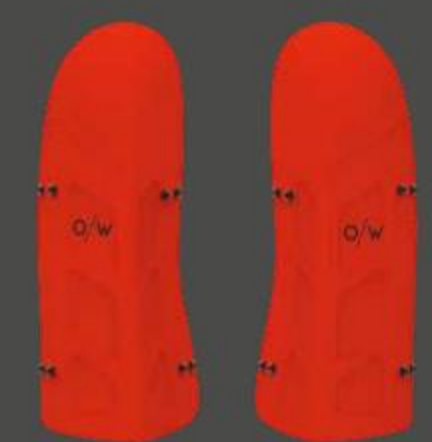

The Shin Guard Adult is designed for alpine racers looking for reliable protection and comfort on the slopes. Constructed from durable, impact-resistant materials, these shin guards protect your legs from gates and impacts while allowing for unrestricted movement. The ergonomic design provides full shin coverage, while the adjustable straps ensure a secure, personalised fit. Lightweight yet durable, these shin guards are built to withstand the demands of intense training and competition, giving you the confidence to push your limits. The Shin Guard Adult has cutting marks that allow you to shorten the shin guard to suit your individual lower leg length. Height: 400 mm; Width: 140 mm; Material: PP + EVA + SBR; Color: neon orange

SHIN GUARD JUNIOR
OZ71625