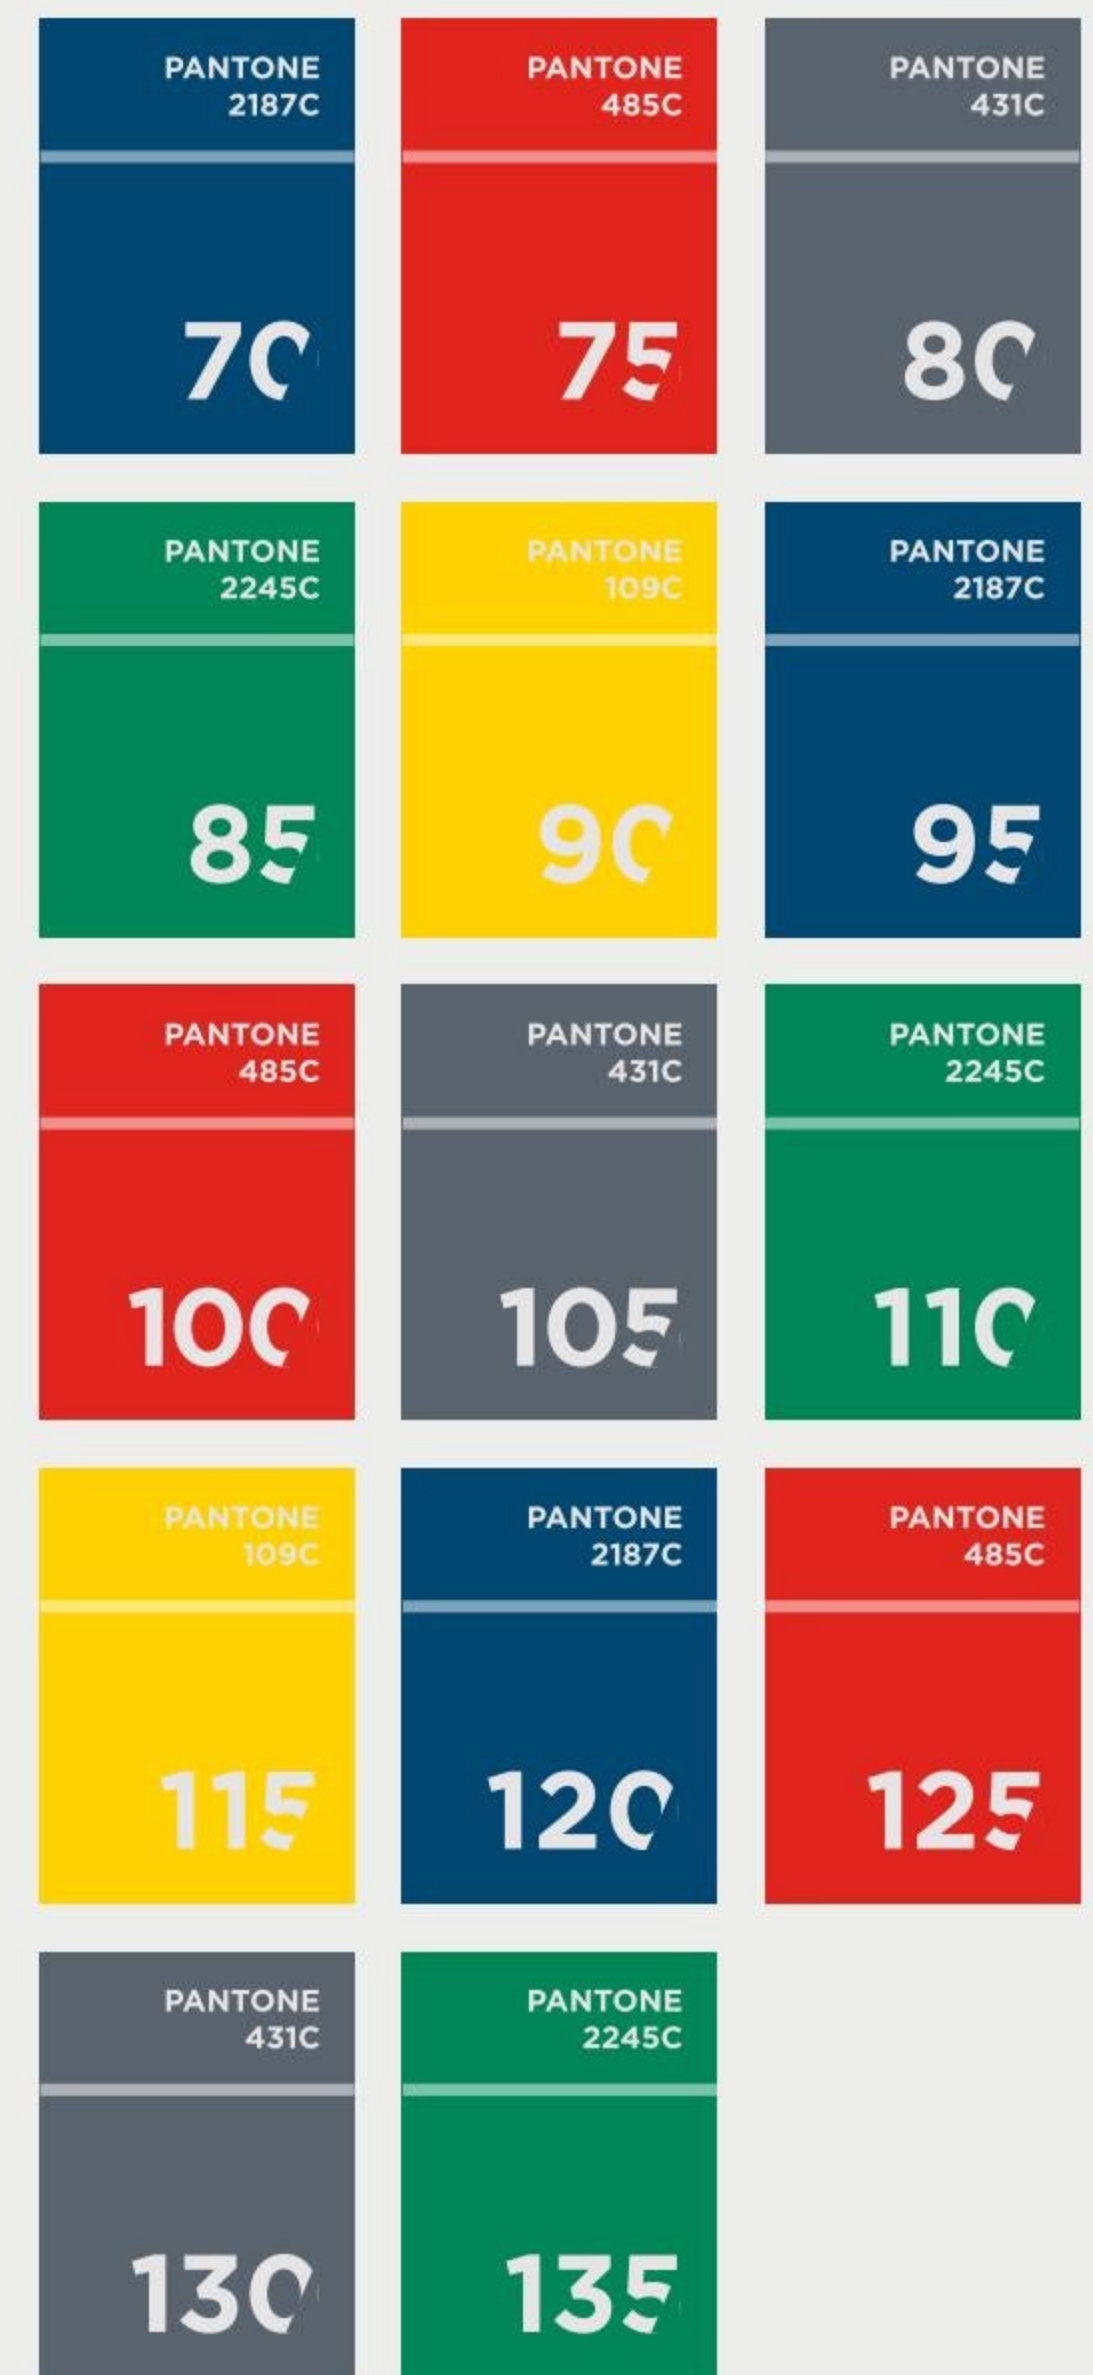

RENTAL COLOR CODING SYSTEM

XTR JUNIOR: 70 - 105cm
 XTR: 110 - 135cm
 XTR COMP: 110 - 135cm

Model	XTR 16	XTR 18	XTR JUNIOR
Item no.	OZ36426	OZ36526	OZ36726
Lengths	110 - 135 (5cm)	110 - 135 (5cm)	70 - 105 (5cm)
Weight per piece / Sample length	221g / 125cm	221g / 125cm	158g / 100cm
Shaft material	Alu 7075	Alu 6061	Alu 6061
Grip	Ergo Grip Performance Pro	Ergo Grip Performance	Ergo Grip JR
Strap	Standard adj. Strap	Standard adj. Strap	Standard Junior adj. Strap
Shaft ø	16:9 (mm)	18:9 (mm)	16:9 (mm)
Basket	On Piste Basket	On Piste Basket	On Piste Basket
Tip	Short Ferrule XTR color code + Steel Tip	Short Ferrule XTR color code + Steel Tip	Short Ferrule XTR color code + Steel Tip
Finish	Anodized	Anodized	Anodized
Price, €			
Product text	Ski poles for rental use must be extraordinarily durable and easy to identify. The XTR 16 meets both these needs. Pole length is easily recognized by its corresponding color, and a rugged aluminum shaft maintains its function season after tough rental season. The ergonomic grip adds comfort, while easily swapped baskets add convenience.	Ski poles for rental use must be extraordinarily durable and easy to identify. The XTR 18 meets both these needs. Pole length is easily recognized by its corresponding color, and a rugged aluminum shaft maintains its function season after tough rental season. The ergonomic grip adds comfort, while easily swapped baskets add convenience.	A kids' ski pole for rental use must be extraordinarily durable and easy to identify. The XTR Junior meets both these needs. Pole length is easily recognized by its corresponding color, and a rugged aluminum shaft maintains its function season after tough rental season. The ergonomic grip adds comfort, while easily swapped baskets add convenience.