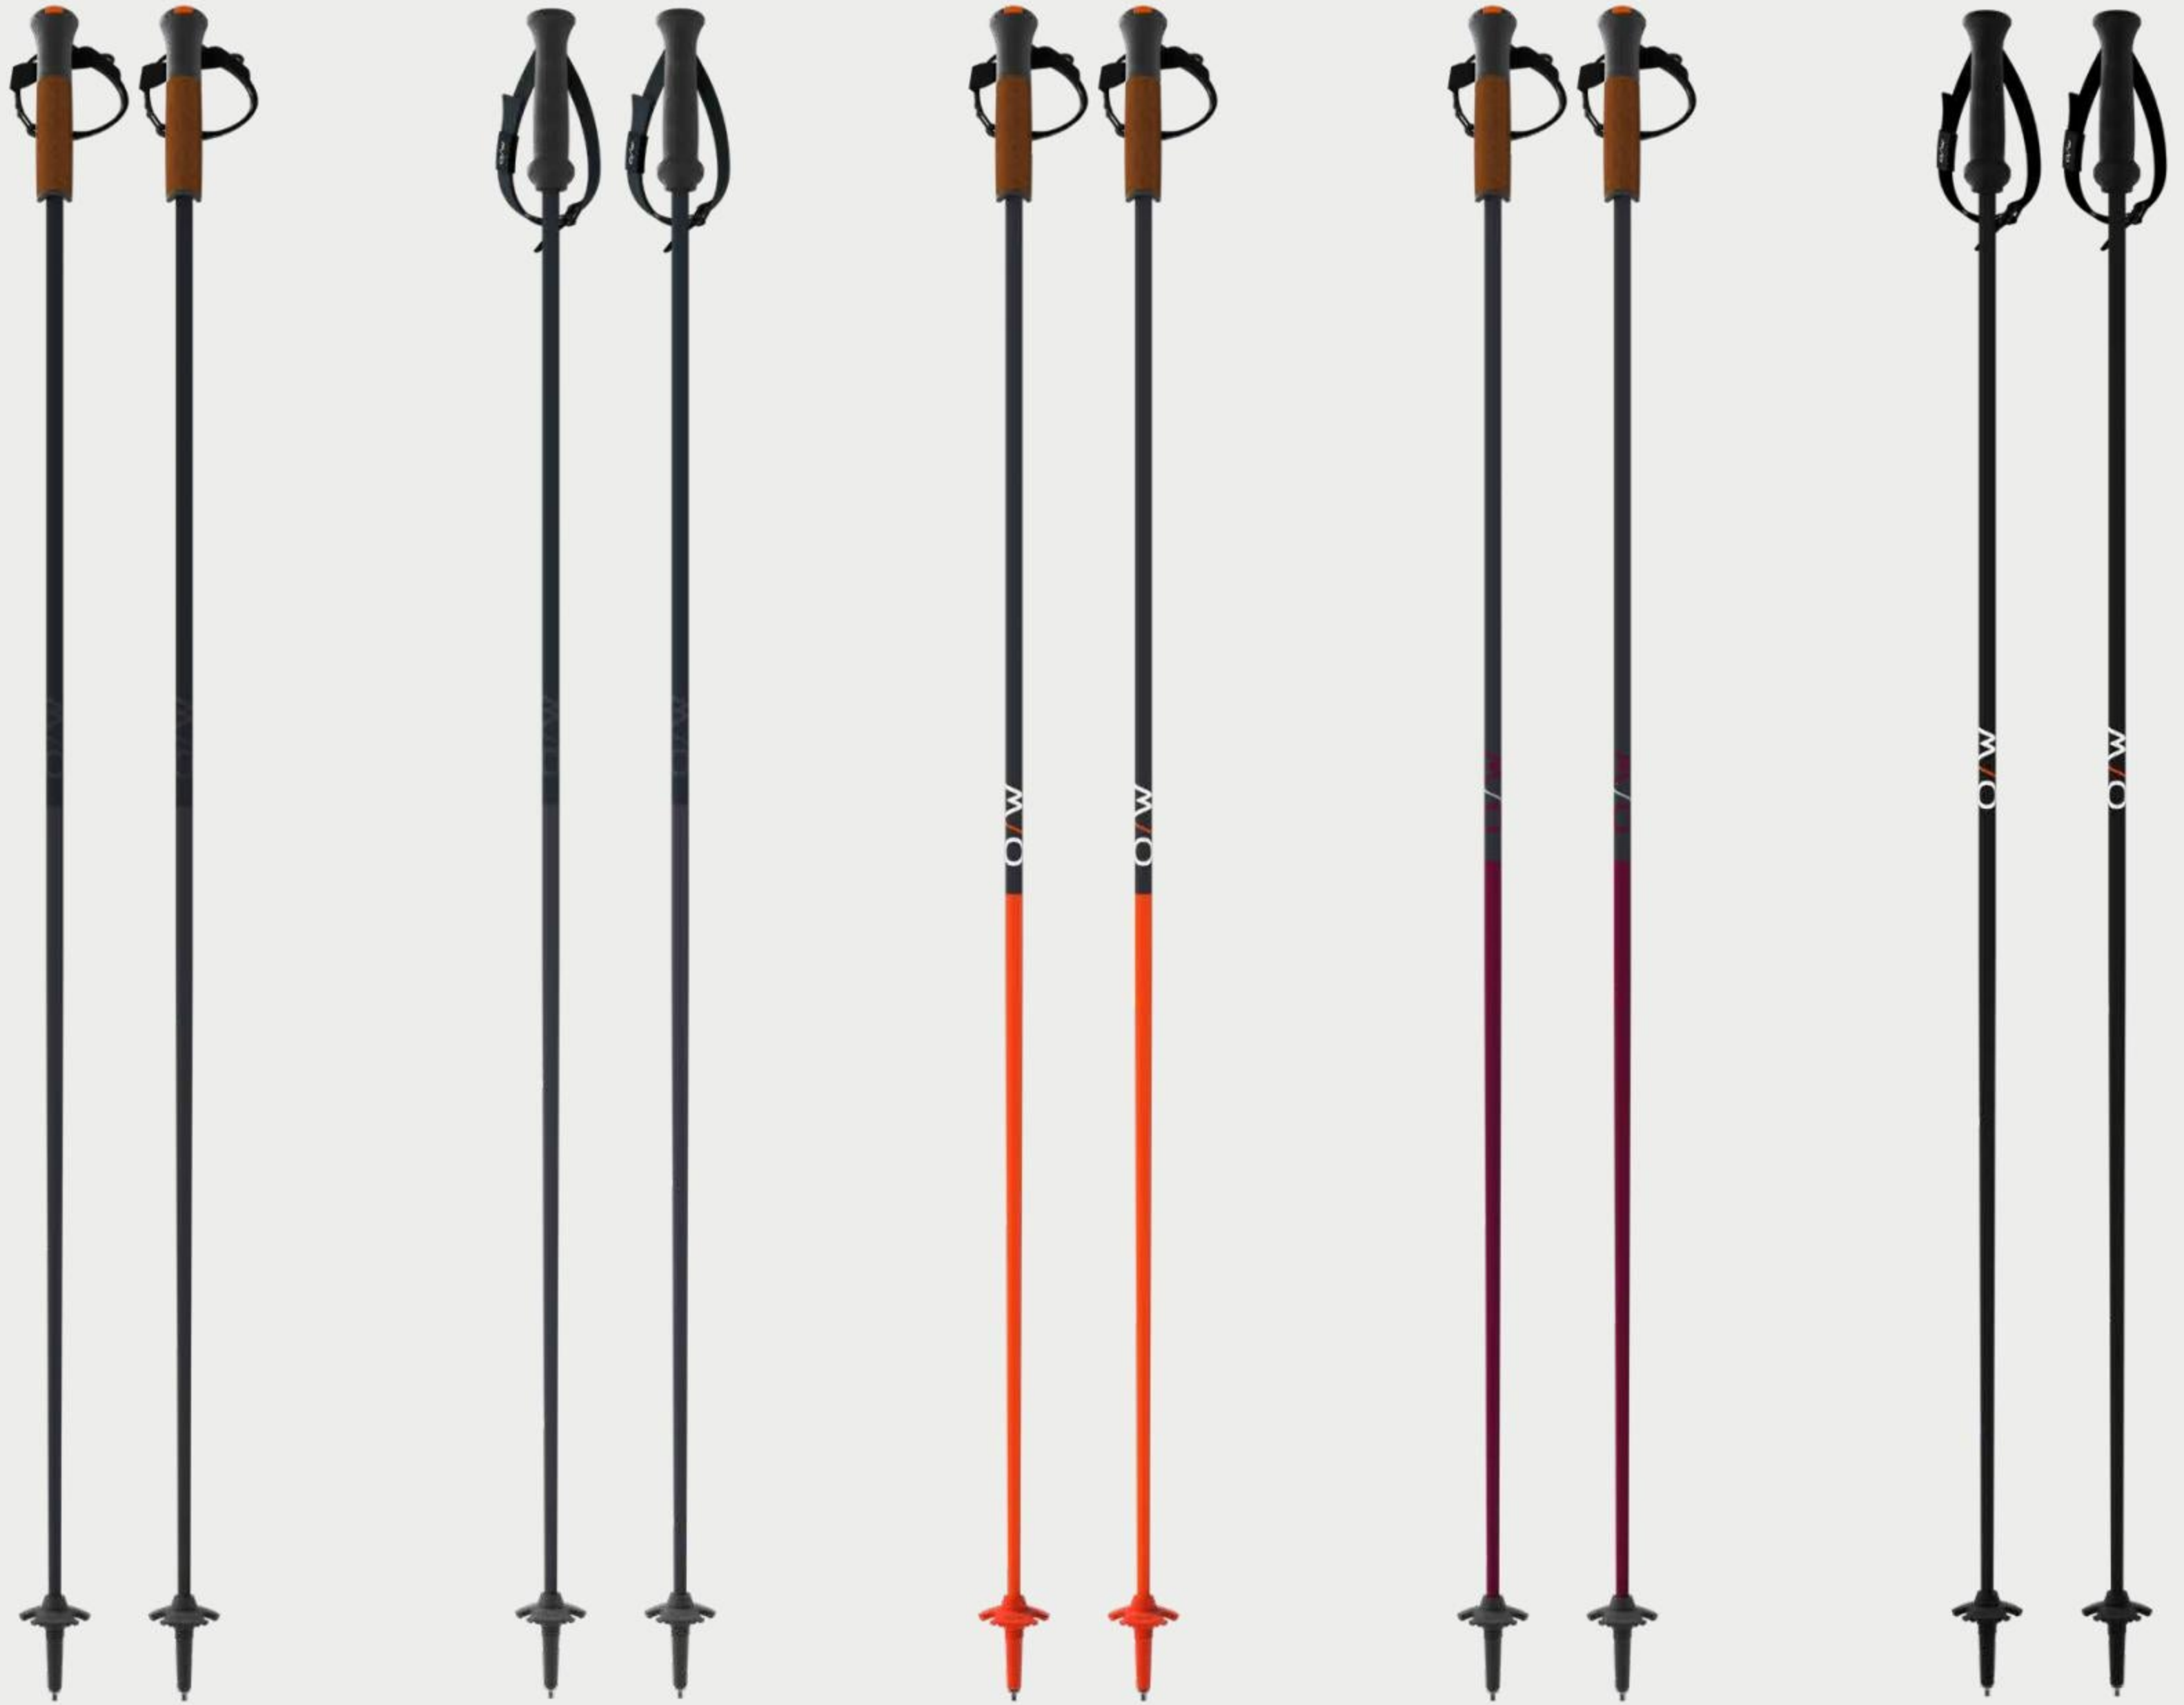

Product text These poles will add a burst of color to the slopes. You choose the colors of the individual components to create your own, individual GTX 14 poles. The thin, lightweight aluminum shaft is as aggressive looking as it is durable. Non-slip, modular 2K Grip has a great ergonomic fit to ensure a secure hold in every turn. Easy-swap baskets complete the package.

FIND YOUR MATCH.

GTX & STORM GTX CONCEPT.

Download the official ONE WAY GTX APP and choose your own color combination.

SCAN THE QR CODE TO DOWNLOAD THE APP.

SIMPLE, CLEAR & CONCISE.

GT 11 CARBON

Model	GT 11 CARBON MAG	GT 11 CARBON
Item no.	OZ31023	OZ31024
Lengths	110 - 135 (5cm)	110 - 135 (5cm)
Weight per piece / Sample length	242g / 125cm	258g / 125cm
Shaft material	Aramid Tip, Carbon 55%	Aramid Tip, Carbon 55%
Grip	Mag Point Cork Grip Slim	Ergo Grip Performance Pro
Strap	Mag Point Strap / Mag Point Strap Slim	Quick adj. Strap
Shaft ø	11:9 (mm)	11:9 (mm)
Basket	On Piste Basket	On Piste Basket
Tip	Middle Ferrule + Carbide Tip	Middle Ferrule + Carbide Tip
Finish	Softtouch	Softtouch
Price, €	150	140
Product text	<p>The ultralight and extremely thin GT 11 Carbon Mag looks aggressive and has the stability and solid construction to meet the needs of demanding skiers. The ergonomic Mag Point Cork Grip Slim fits extremely well and feels secure in any situation. Its integrated magnetic attachment clicks easily into place and releases just as easily, which can help prevent injury in a fall. Aramid ski edge protection helps avoid damage to the pole, and baskets are easy to swap out.</p>	<p>The ultralight and extremely thin GT 11 Carbon looks aggressive and has the stability and solid construction to meet the needs of demanding skiers. The ergonomic Ergo Grip Performance Pro fits extremely well and feels secure in any situation. Aramid ski edge protection helps avoid damage to the pole, and baskets are easy to swap out.</p>